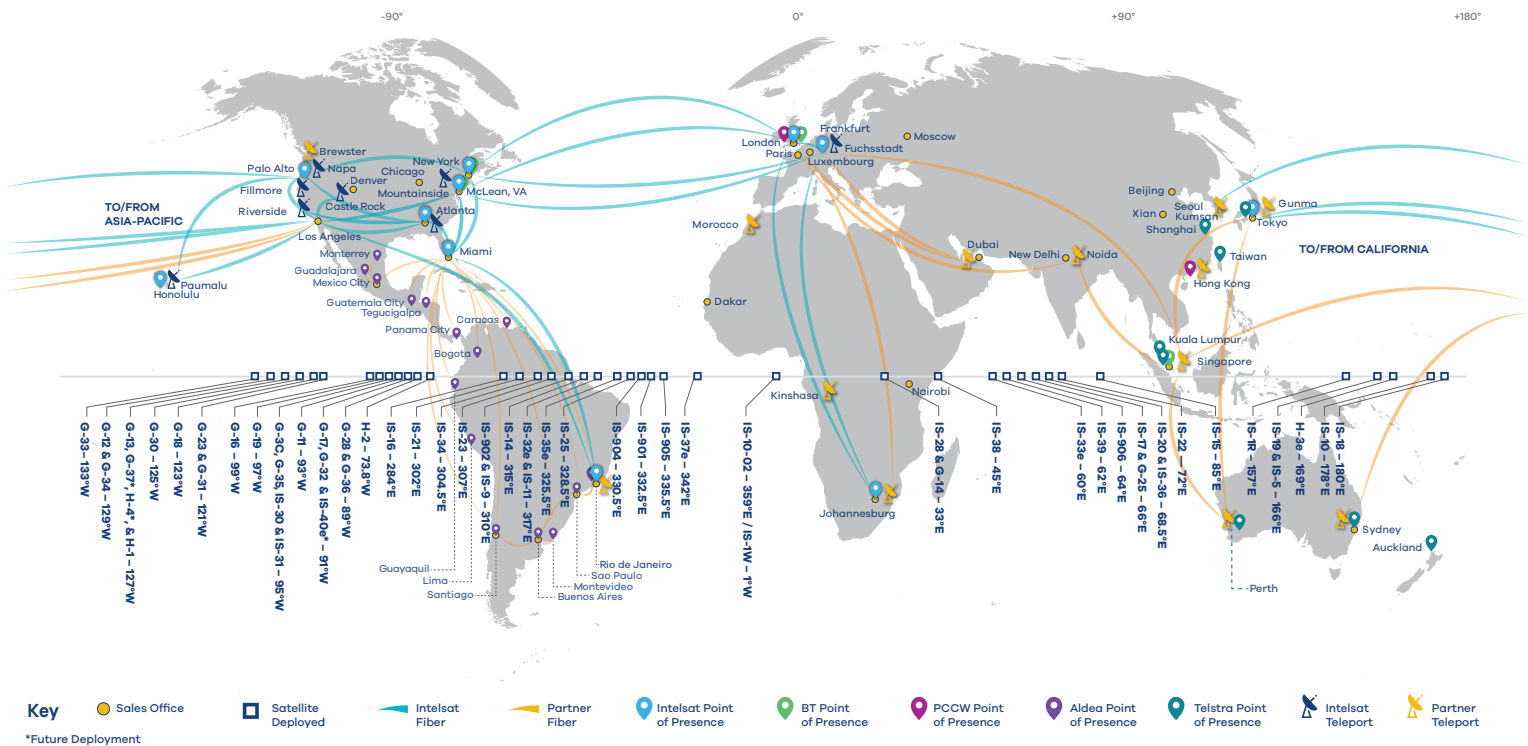

Intelsat 40e at 91°W

Providing Intelsat's commercial aviation, mobility, networks and government customers across North and Central America with high-throughput, "coast-to-coast" services.

Intelsat 40e (IS-40e) provides focused coverage over North America for many of Intelsat's business units:

IS-40e also features NASA's hosted payload, Tropospheric Emissions: Monitoring Pollution (TEMPO). TEMPO will monitor and track air pollution across North America on an hourly basis with the ability to stay over a region of interest during a natural disaster like a major fire or volcano eruption.

Ka-band Multi-Spot Beams

Ka-band Key Parameters

Configurable Capacity:
195 (in equivalent 36 MHz units)

Polarization: Circular – Right or Left Hand

Typical e.i.r.p. Range:
52.3 up to 61.5 dBW

Typical G/T Range:
+18.0 up to +19.9 dB/K

Payload performance values are preliminary and may change. Map shown for illustrative purpose and may change.

About Intelsat

Intelsat's global team of professionals is focused on providing seamless and secure, satellite-based communications to government, NGO and commercial customers through the company's next-generation global network and managed services. Bridging the digital divide by operating one of the world's largest and most advanced satellite fleet and connectivity infrastructures, Intelsat enables people and their tools to speak over oceans, see across continents and listen through the skies to communicate, cooperate and coexist. Since its founding six decades ago, the company has been synonymous with satellite-industry "firsts" in service to its customers and the planet. Leaning on a legacy of innovation and focusing on addressing a new generation of challenges Intelsat team members now have their sights on the "next firsts" in space as they disrupt the field and lead in the digital transformation of the industry.