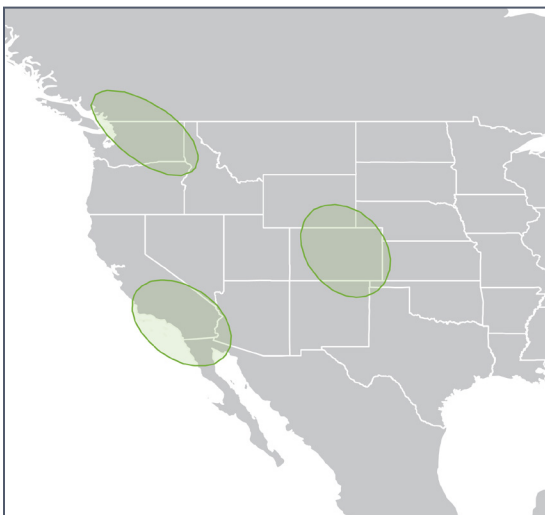

Ka-band Multi-Spot Beams

Ka-band Key Parameters

Configurable Capacity:
195 (in equivalent 36 MHz units)

Polarization: Circular – Right or Left Hand

Typical e.i.r.p. Range:
52.3 up to 61.5 dBW

Typical G/T Range:
+18.0 up to +19.9 dB/K

Payload performance values are preliminary and may change. Map shown for illustrative purpose and may change.