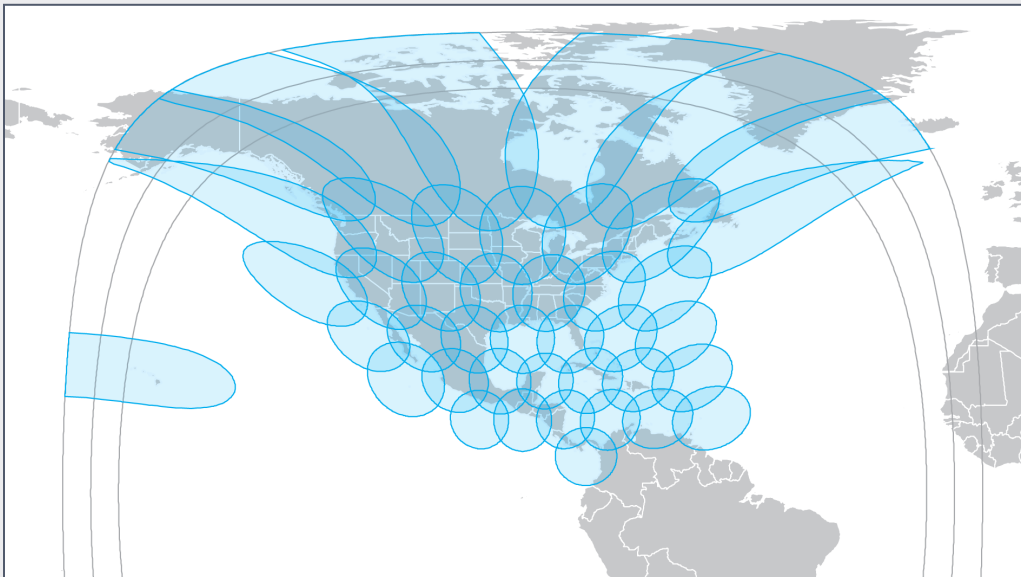

Intelsat 40e at 91°W

Providing Intelsat's commercial aviation, mobility, networks and government customers across North and Central America with high-throughput, "coast-to-coast" services.

Intelsat 40e (IS-40e) provides focused coverage over North America for many of Intelsat's business units:

Commercial Aviation: IS-40e will add high-throughput coverage for a better experience for airline customers from coast to coast.

Mobility: IS-40e will extend the depth and breadth of reliable, high-speed connectivity for on-the-go industrial operations and rapid response missions with FlexMove, maritime and offshore communications with FlexMaritime, inflight Wi-Fi for business with FlexExec, and government aviation with FlexAir.

Networks: FlexEnterprise customers will see higher speeds and better coverage for strengthening SD-WAN and other enterprise network services in more places. CellBackhaul customers will leverage more capacity to deliver 4G/LTE and 5G services for rural and remote areas and where seasonal demand and disaster recovery service is needed.

IS-40e also features NASA's hosted payload, Tropospheric Emissions: Monitoring Pollution (TEMPO). TEMPO will monitor and track air pollution across North America on an hourly basis with the ability to stay over a region of interest during a natural disaster like a major fire or volcano eruption.

Ku-band Multi-Spot Beams

Ku-band Key Parameters

Configurable Capacity:
326 (in equivalent 36 MHz units)

Polarization: Linear – Horiz. or Vertical

Typical e.i.r.p. Range:
Spots: 50.7 up to 62.3 dBW

Typical G/T Range:
Spots: +9.0 up to +16.7 dB/K